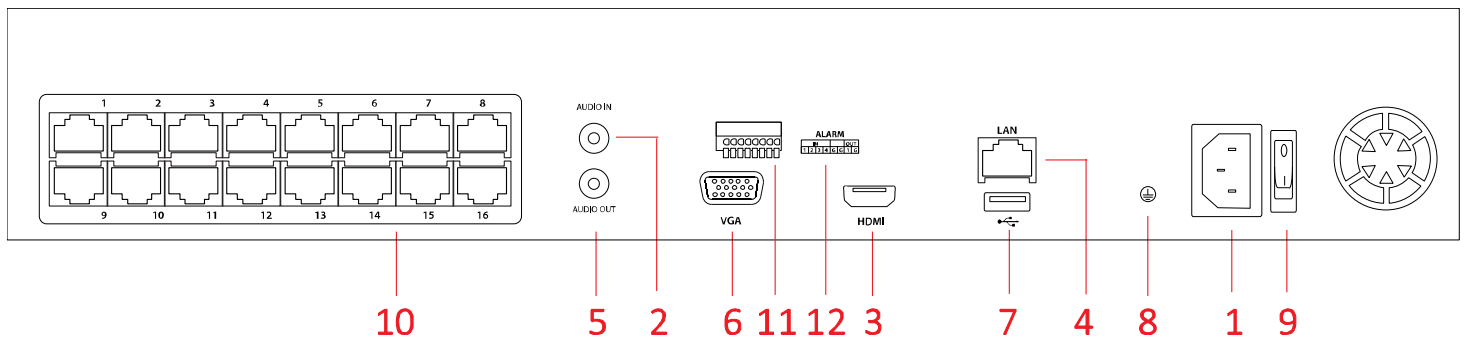

Physical Interfaces

Index	Description	Index	Description
1	Power Input	7	USB Interface
2	Audio In	8	Ground
3	HDMI Interface	9	Power Switch
4	LAN Network Interface	10	Network Interfaces with PoE function (8 interfaces for DS-7608NI-Q2/8P and 16 interfaces for DS-7616NI-Q2/16P)
5	Audio Out	11	Alarm I/O
6	VGA Interface	12	Alarm Contacts Legend