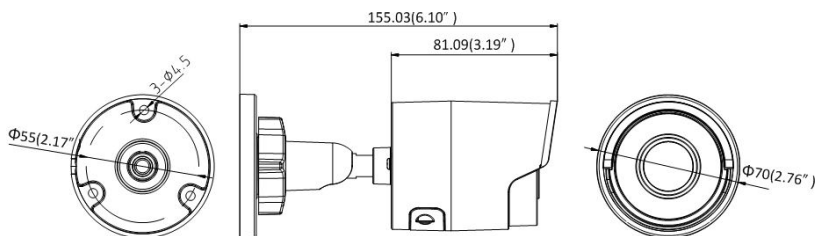

Dimensions

Units: mm (inches)

Accessories (Not Included)

Box Contents (Subject to Change)

Quick Start Guide x 2
Screws
Watertight Cable Connector